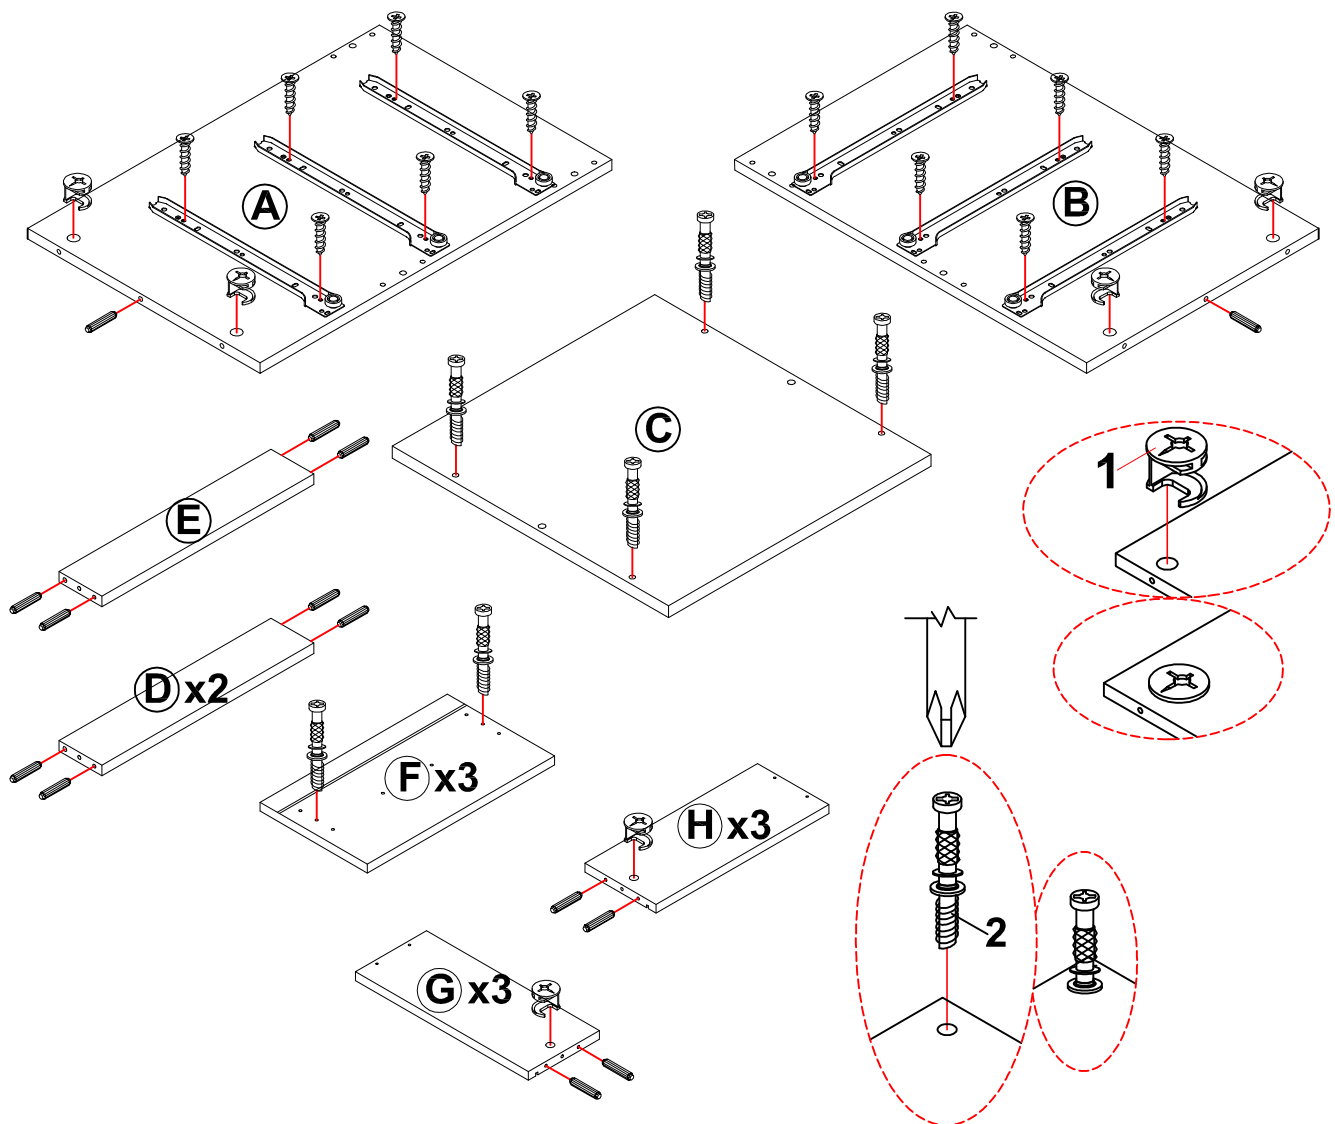

MANHATTAN 3 DRAWER BEDSIDE

STEP 1

d Minifix Cam 10 x	e Minifix Bolt 10 x	a D8 x 30mm 26 x	b Drawer Slide - 350mm 3 x
			g M3.5 x 15mm 12 x